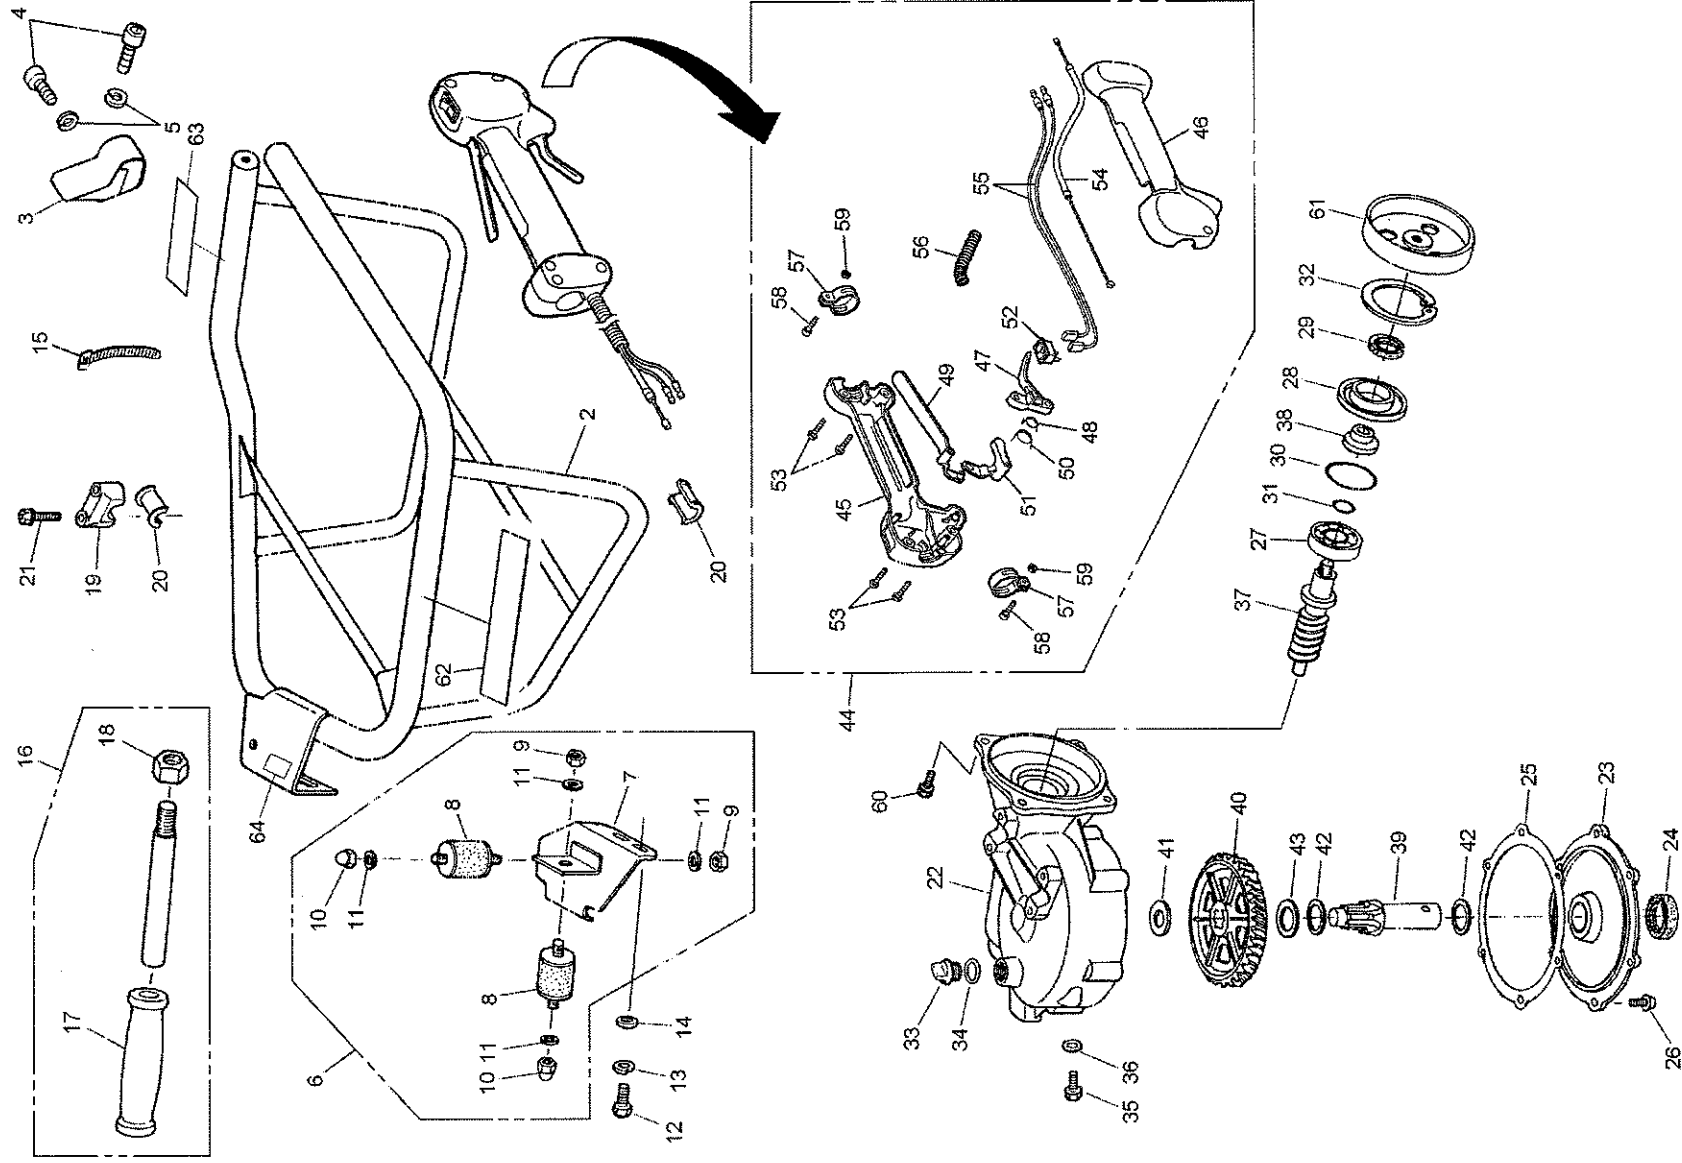

1. MAG500RS FRAME, GEARCASE

Ref. No.	Part No.	Part Name	Q'ty	Remarks
1-1	363518	MAG500RS	1	
1-2	230000	Frame	1	
1-3	230001	Bracket, Frame	1	
1-4	087925	Bolt	2	M10x25
1-5	012503	Spring Washer	2	M10
1-6	229993	Bracket Assy	1	Incl.7-11
1-7	229994	Bracket	1	
1-8	229995	Mount	2	
1-9	081030	Nut	2	M6
1-10	229996	Nut	2	M6
1-11	012502	Spring Washer	4	M6
1-12	229997	Bolt	2	M6x20
1-13	229998	Spring Washer	2	M6
1-14	229999	Washer	2	
1-15	230002	Band	1	
1-16	230003	Handle Comp.	1	Incl.17,18
1-17	230004	Grip	1	
1-18	081069	Nut	1	M14
1-19	230005	Holder	2	
1-20	230006	Spacer	4	
1-21	092556	Bolt	4	M6x30
1-22	230008	Gearcase Comp.	1	
1-23	230009	Cover Comp.	1	
1-24	230010	Oil Seal	1	
1-25	230011	Gasket	1	
1-26	092001	Screw	6	M6x20
1-27	230012	Bearing	1	
1-28	230013	Retainer	1	
1-29	230014	Oil Seal	1	
1-30	230015	O-Ring	1	
1-31	230016	O-Ring	1	
1-32	056967	Snap Ring	1	#62
1-33	230017	Plug	1	
1-34	230018	O-Ring	1	
1-35	230019	Bolt	1	M6x10
1-36	230020	Gasket	1	
1-37	230021	Worm	1	
1-38	230022	Collor	1	
1-39	230023	Shaft	1	
1-40	230024	Wheel	1	
1-41	230025	Washer	1	
1-42	230026	Washer	2	
1-43	230027	Shim	0~3	
1-44	230028	Grp Assy	1	Incl.45-59
1-45	230030	Body-R	1	

Ref. No.	Part No.	Part Name	Q'ty	Remarks
1-46	230031	Body-L	1	
1-47	230032	Lever	1	
1-48	230033	Spring	1	
1-49	230034	Lever-S	1	
1-50	230035	Spring	1	
1-51	230036	Lever	1	
1-52	230037	Switch	1	
1-53	230038	Screw	4	
1-54	230039	Cable Comp.	1	
1-55	230040	Cord Comp.	2	
1-56	230041	Tube	1	
1-57	230042	Band	2	
1-58	230043	Bolt	2	
1-59	081028	Nut	2	M5
1-60	092552	Bolt	4	M6x20
1-61	229856	Drum	1	
1-62	229955	Label	1	MAG500RS
1-63	229951	Label	1	CAUTION
1-64	228043	Label	1	